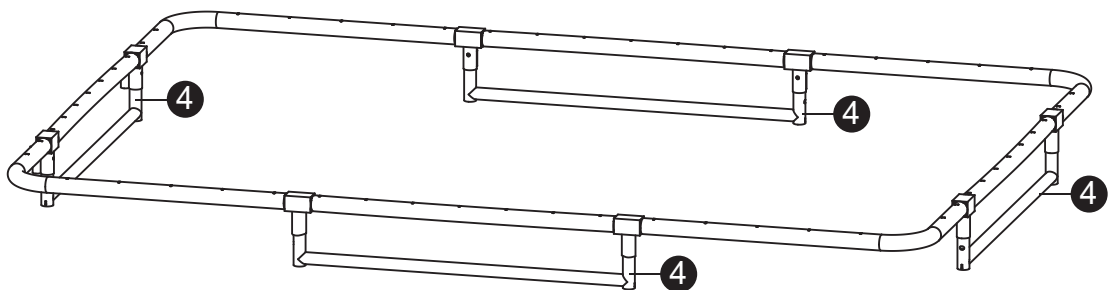

7*10ft	63.95.70.00	4X
8*12ft	63.95.82.00	4X

14

7*10ft	69.30.11.00	4X
8*12ft	69.30.11.00	4X

15

7*10ft	67.99.50.00	1X
8*12ft	67.99.50.00	1X

16

7*10ft	63.99.68.00	1X
8*12ft	63.99.68.00	1X

17

7*10ft	63.99.67.00	1X
8*12ft	63.99.67.00	1X

Tools required

- Tape Measure
- Cord min. 5 meter long

Sports Trampoline

EXIT Silhouette Sports
214x305/244x356

1

Sports Trampoline

EXIT Silhouette Sports
214x305/244x356

EXIT Silhouette Sports
214x305/244x356

4

5

Sports Trampoline

EXIT Silhouette Sports
214x305/244x356

7

Sports Trampoline

EXIT Silhouette Sports
214x305/244x366