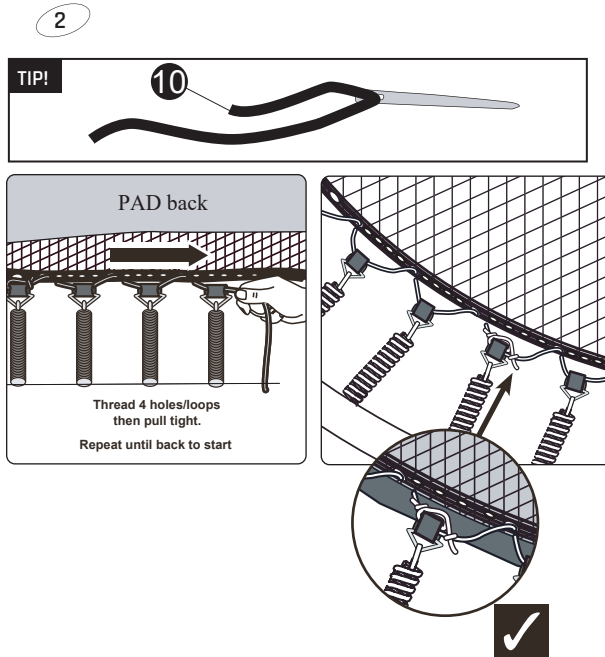

7*10ft	63.99.67.00	1X
8*12ft	63.99.67.00	1X

Tools required

- Tape Measure
- Cord min. 5 meter long

Sports Trampoline

EXIT Silhouette Sports
214x305/244x356

1

Sports Trampoline

EXIT Silhouette Sports
214x305/244x356

2

3

1

2

3

7x10ft trampoline

8x12ft trampoline

Sports Trampoline

EXIT Silhouette Sports
214x305/244x356

4

5

Sports Trampoline

EXIT Silhouette Sports
214x305/244x356

7

Sports Trampoline

EXIT Silhouette Sports
214x305/244x366