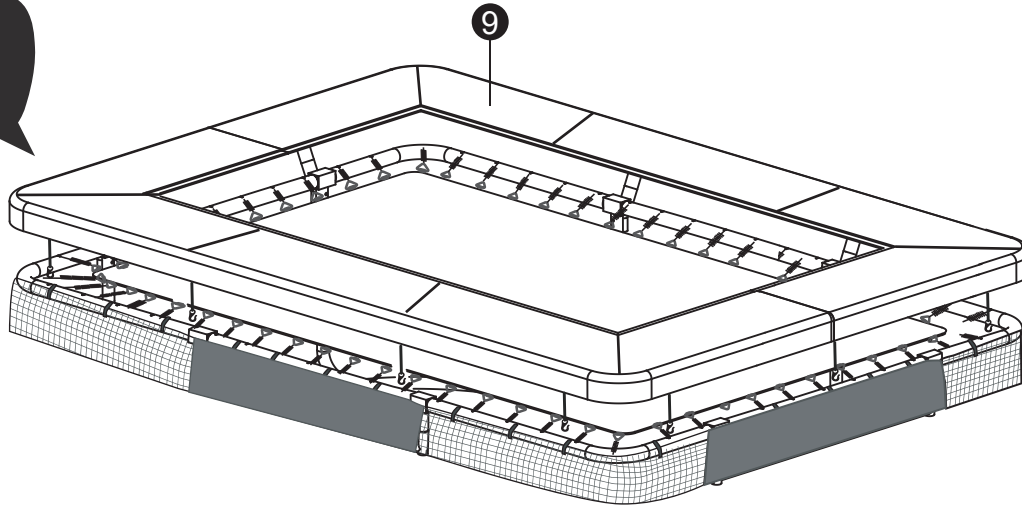

7*10ft	63.99.67.00	1X
8*12ft	63.99.67.00	1X

Tools required

- Tape Measure
- Cord min. 5 meter long

Sports Trampoline

EXIT Silhouette Sports
214x305/244x356

1

Sports Trampoline

EXIT Silhouette Sports
214x305/244x356

2

3

1

2

3

7x10ft trampoline

8x12ft trampoline

Sports Trampoline

EXIT Silhouette Sports
214x305/244x356

4

5

Sports Trampoline

EXIT Silhouette Sports
214x305/244x356

7

Sports Trampoline

EXIT Silhouette Sports
214x305/244x366