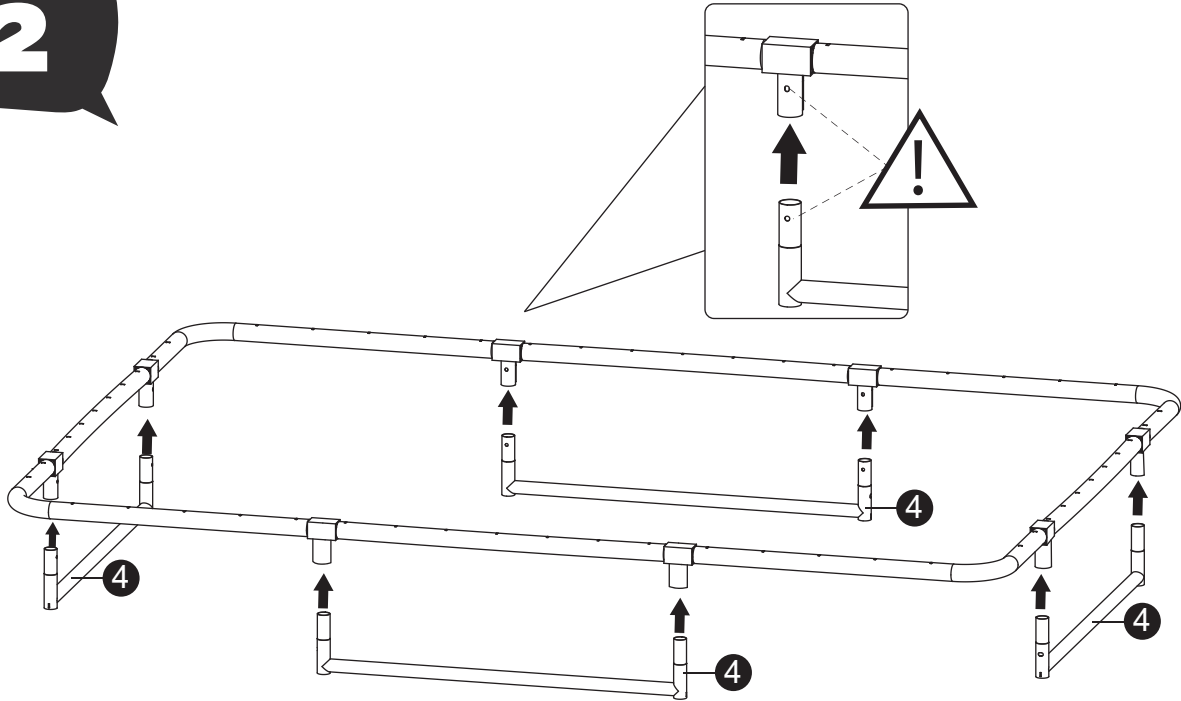

Sports Trampoline

EXIT Silhouette Sports
214x305/244x356

2