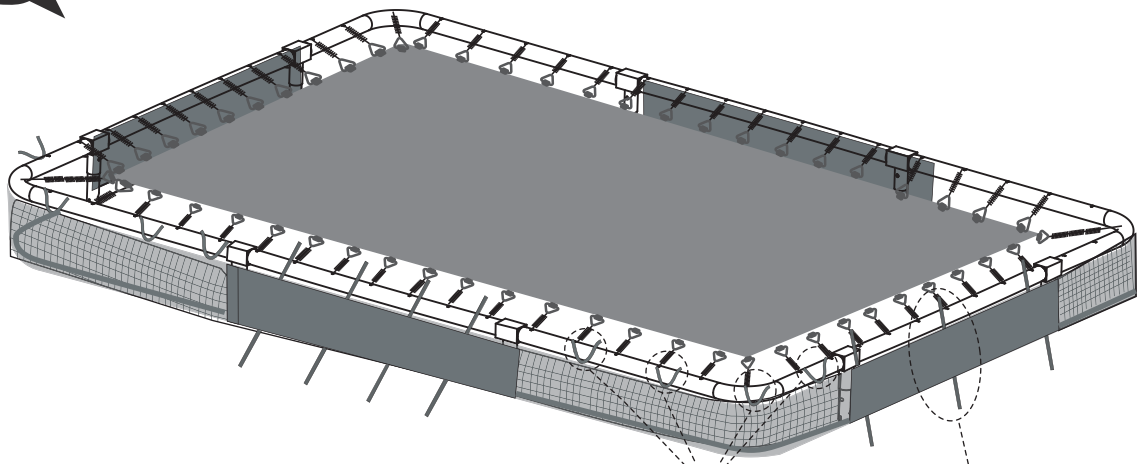

7*10ft	63.99.67.00	1X
8*12ft	63.99.67.00	1X

Tools required

- Tape Measure
- Cord min. 5 meter long

Sports Trampoline

EXIT Silhouette Sports
214x305/244x356

1

Sports Trampoline

EXIT Silhouette Sports
214x305/244x356

2

3

1

2

3

7x10ft trampoline

8x12ft trampoline

Sports Trampoline

EXIT Silhouette Sports
214x305/244x356

4

5

Sports Trampoline

EXIT Silhouette Sports
214x305/244x356

7

Sports Trampoline

EXIT Silhouette Sports
214x305/244x366