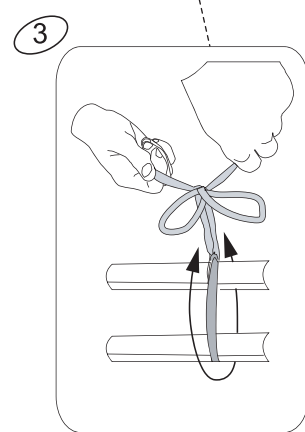

7*10ft	63.99.67.00	1X
8*12ft	63.99.67.00	1X

Tools required

- Tape Measure
- Cord min. 5 meter long

Sports Trampoline

EXIT Silhouette Sports
214x305/244x356

1

Sports Trampoline

EXIT Silhouette Sports
214x305/244x356

EXIT Silhouette Sports
214x305/244x356

4

5

Sports Trampoline

EXIT Silhouette Sports
214x305/244x356

7

Sports Trampoline

EXIT Silhouette Sports
214x305/244x366