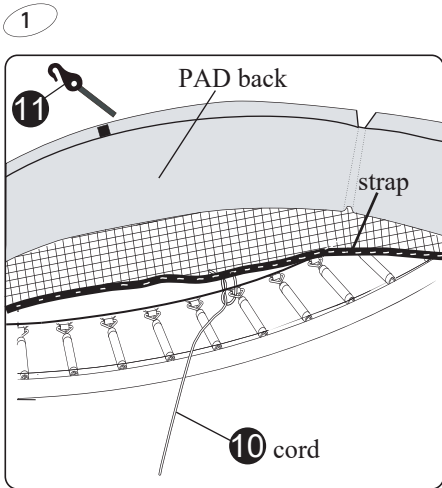

7*10ft	63.99.67.00	1X
8*12ft	63.99.67.00	1X

Tools required

- Tape Measure
- Cord min. 5 meter long

Sports Trampoline

EXIT Silhouette Sports
214x305/244x356

1

Sports Trampoline

EXIT Silhouette Sports
214x305/244x356

2

3

1

2

3

7x10ft trampoline

8x12ft trampoline

Sports Trampoline

EXIT Silhouette Sports
214x305/244x356

4

5

Sports Trampoline

EXIT Silhouette Sports
214x305/244x356

7

Sports Trampoline

EXIT Silhouette Sports
214x305/244x366