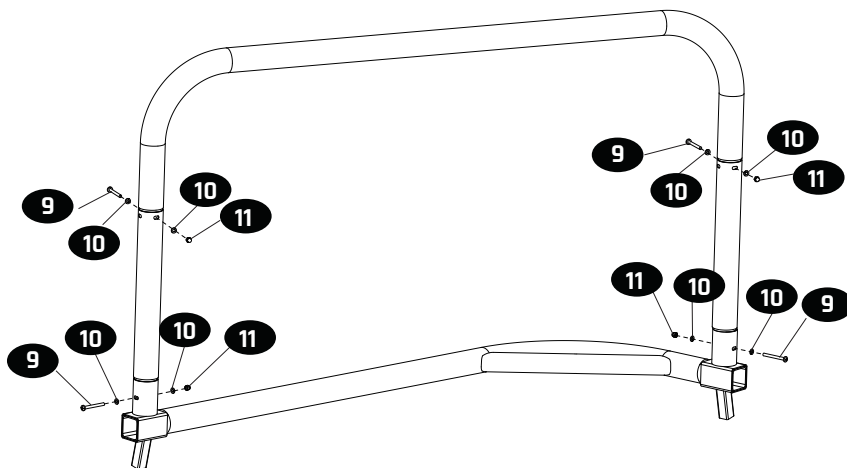

Trampoline

EXIT Allure 244x427

7