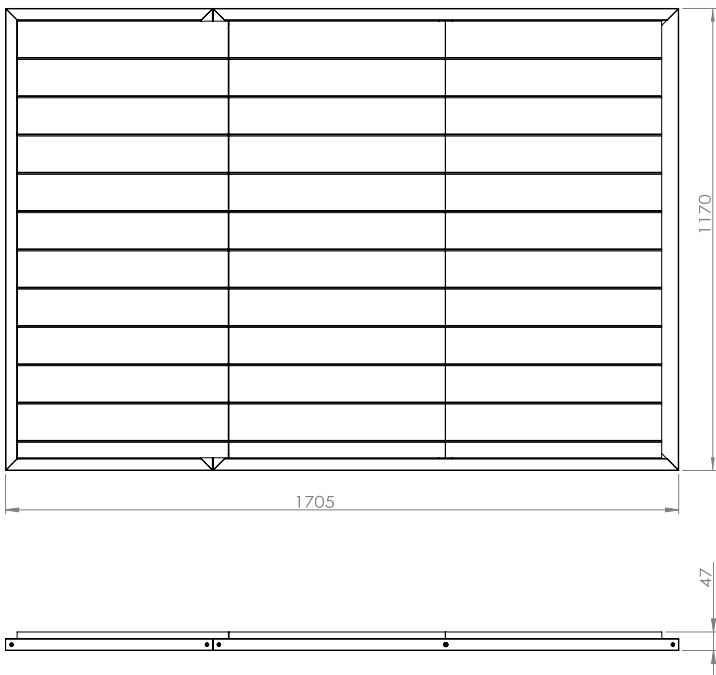

Playhouse

EXIT Floorboards Loft 150

EXIT Floorboards Loft 150

1

68.07.13.50 2X

2

68.07.13.51 2X

3

68.07.13.11 2X

8

68.07.13.28 1X

9

Ø4x40 16X

10

Ø5x50 5X

11

Ø4x50 9X

50.99.92.10 1X

* BOX REFERENCE: XX.XX
PRODUCTION ID: XXX XXX

1

2

3

4

5